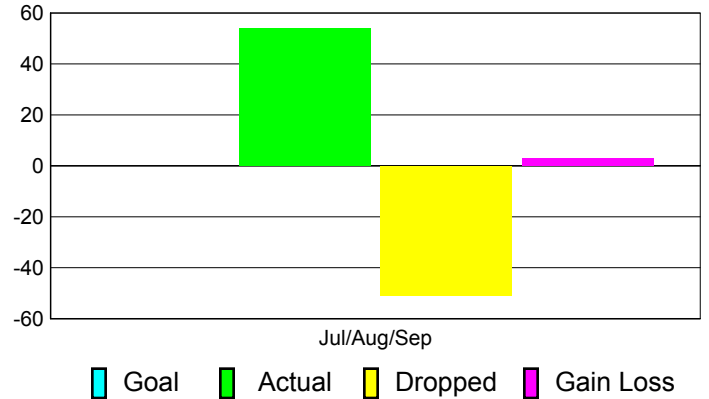

Membership Results 2011-2012

Goal, New, Dropped, Gain/Loss